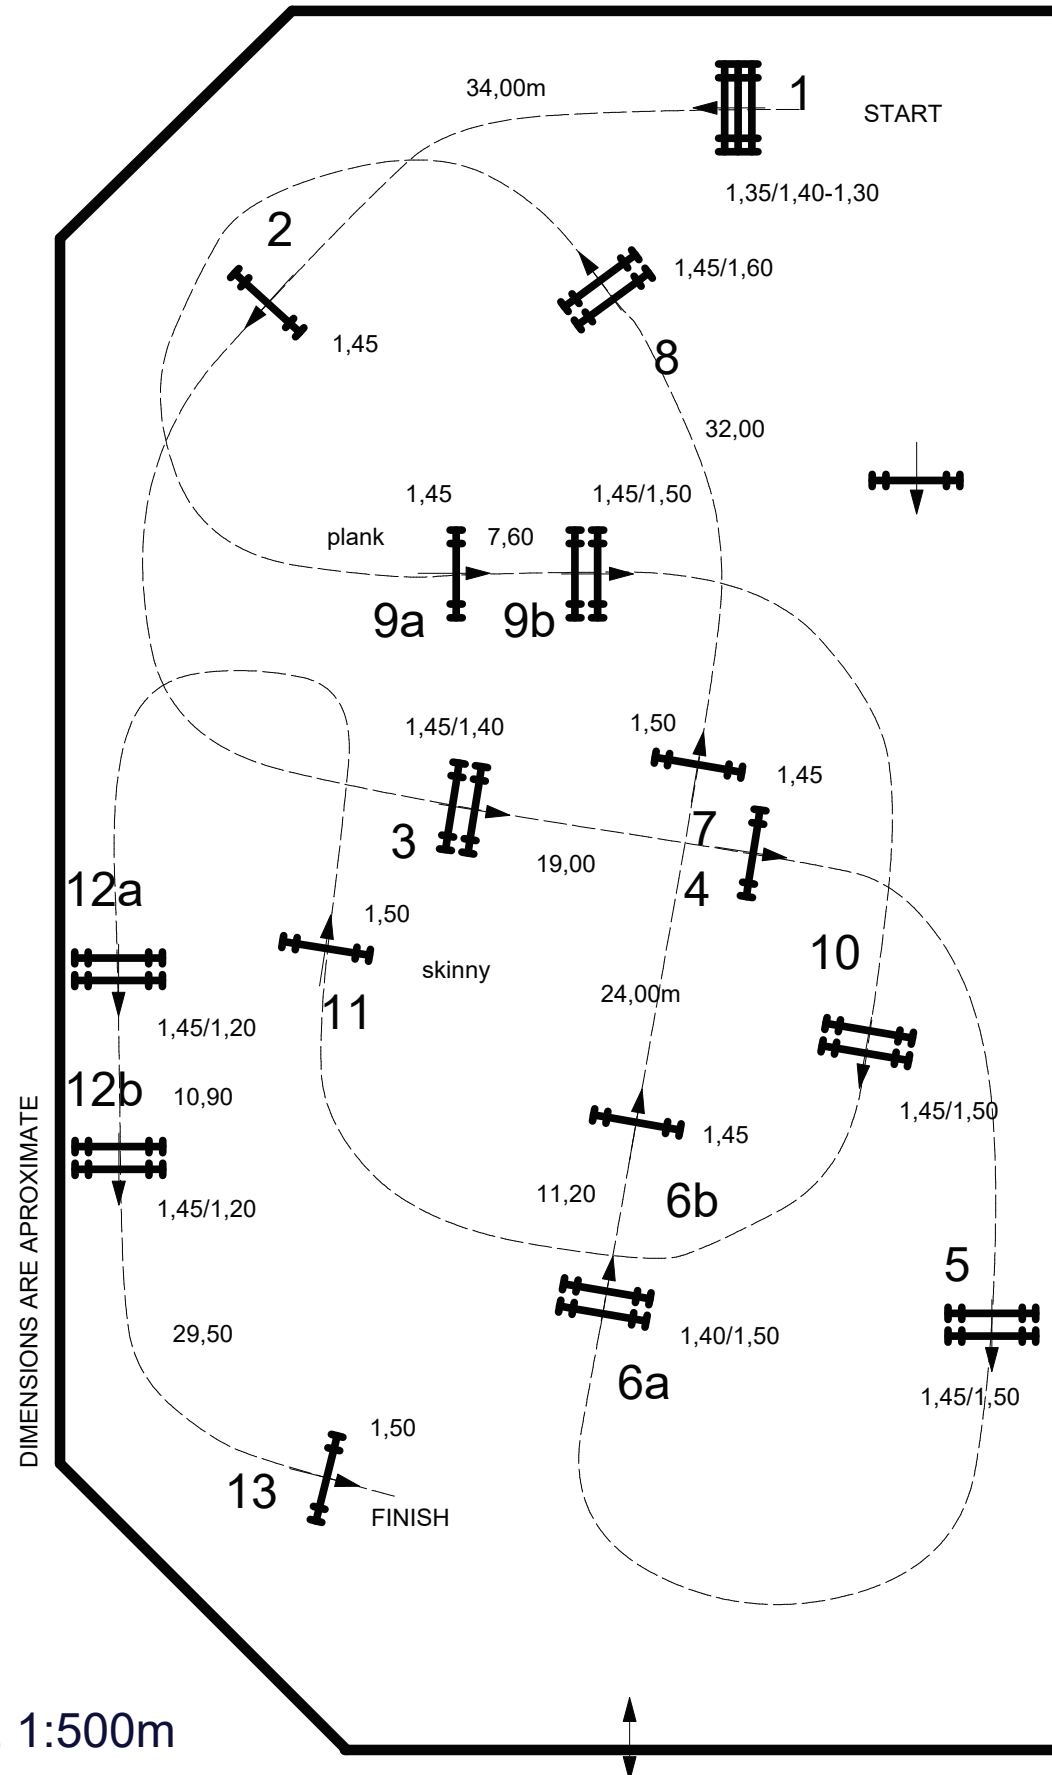

# HITS CULPEPER 2015

### 415. \$40,000 HITS Grand Prix - Nat'l Std

- TABLE:
- NATIONAL RG:
- FEI RG / ART:
- HEIGHT: 1,50m
- SPEED: 375m/min
- FIRST ROUND: 1-12
- DISTANCE: 520m
- TIME ALLOWED: 84sec
- JUMP OFF: 2,3,4,7,8,9A,9B,5
- J/O DISTANCE: 300m
- J/O TIME ALLOWED: 48 sec

● SCALE 1:500m

**WORLDWIDE**  
EQUESTRIAN SOLUTIONS

Course Designer: Oscar Soberon  
Dallas, Texas

[www.worldwideequestrian.com](http://www.worldwideequestrian.com)