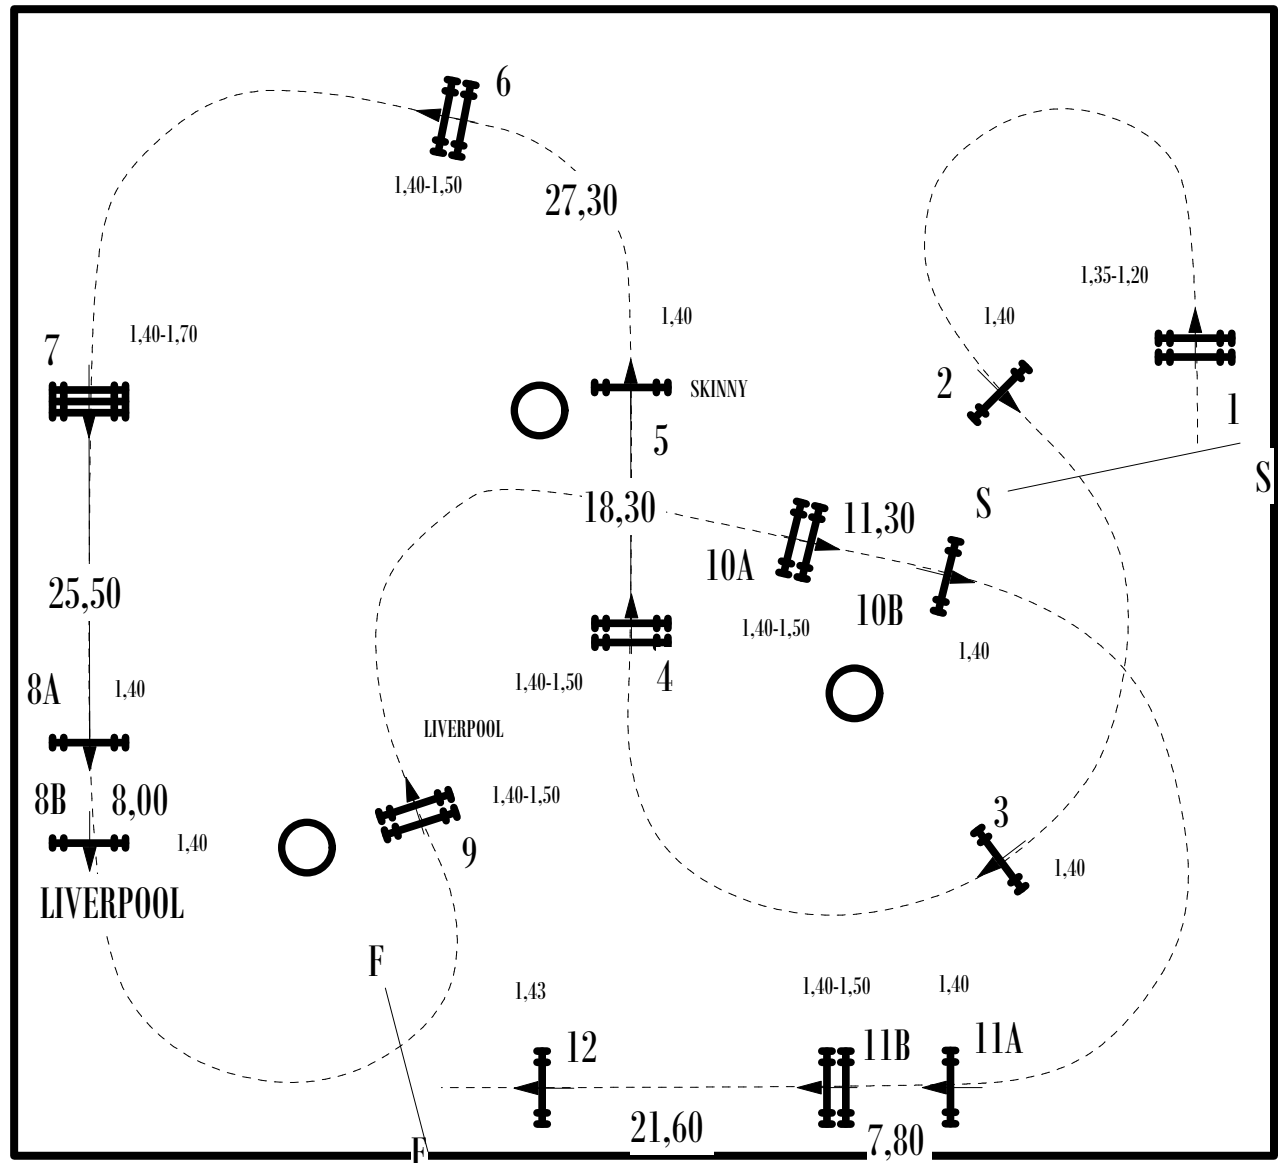

The Erin Welcome CSI**

angelstone tournaments 2015

CLASS No.

START:

\$10,000 Open Welcome FEI 1.40m

- TABLE: A
- NATIONAL RG:
- FEI RG / ART: 238.2.2

- HEIGHT: 1,40
- SPEED: 375m/min

- FIRST ROUND: 1-12
- DISTANCE: 510m
- TIME ALLOWED: 82 sec

- JUMP OFF: 2,3,4a,4b,15,16,7,8
- J/O DISTANCE: 320m
- J/O TIME ALLOWED: 55 sec.

Course Designer: Oscar Soberon FEI-3
Dallas, Texas

Footing: grass Scale: 1:600