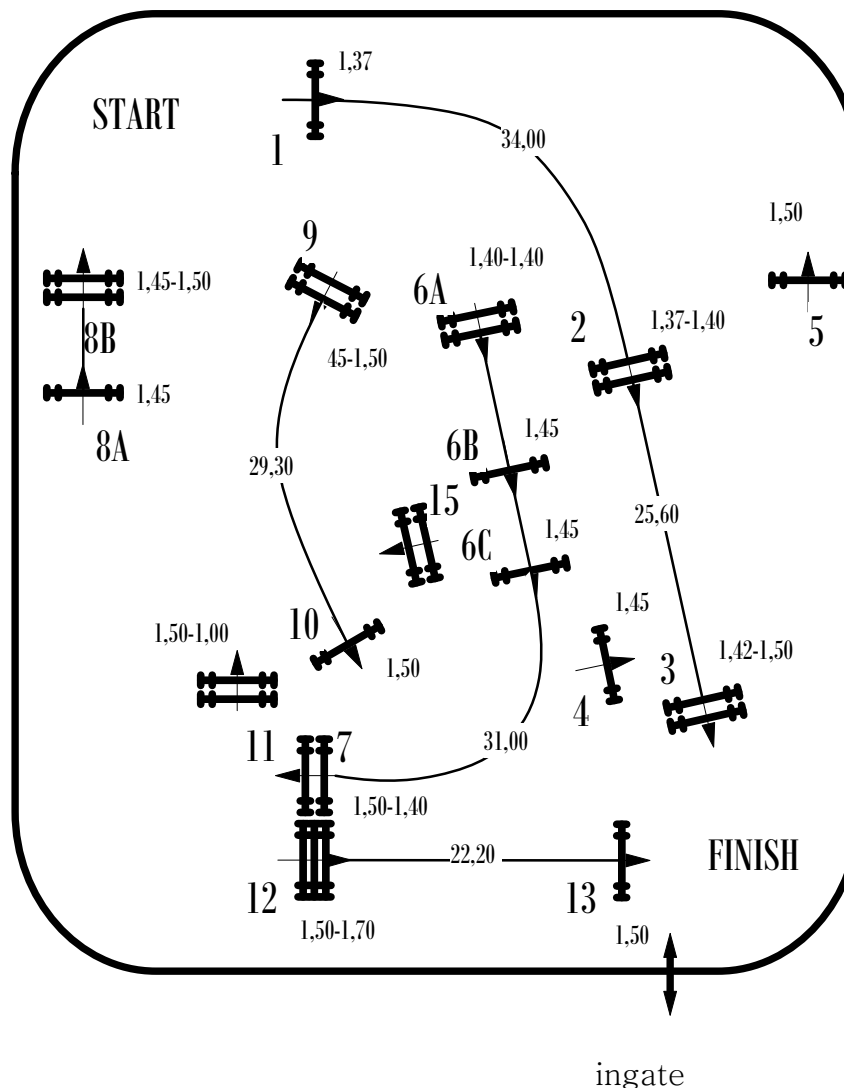

## SWAN LAKE HORSE SHOWS

CLASS No.

START:

670 \$25,000 Kick Off Classic  
Grand Prix 1.45 m

- TABLE: A
- NATIONAL RG: National standard
- FEI RG / ART:

- HEIGHT: 1,50m
- SPEED: 350m/min

- FIRST ROUND: 1-13
- DISTANCE: 515m
- TIME ALLOWED: 89 sec

- JUMP OFF: 12,13,15,8A,8B,9,5,2,7
- J/O DISTANCE: 290m
- J/O TIME ALLOWED: 50 sec

Course Designer: Oscar Soberon FEI-3

Dallas, Texas

[www.worldwideequestrian.com](http://www.worldwideequestrian.com)

ESC: 1:600m