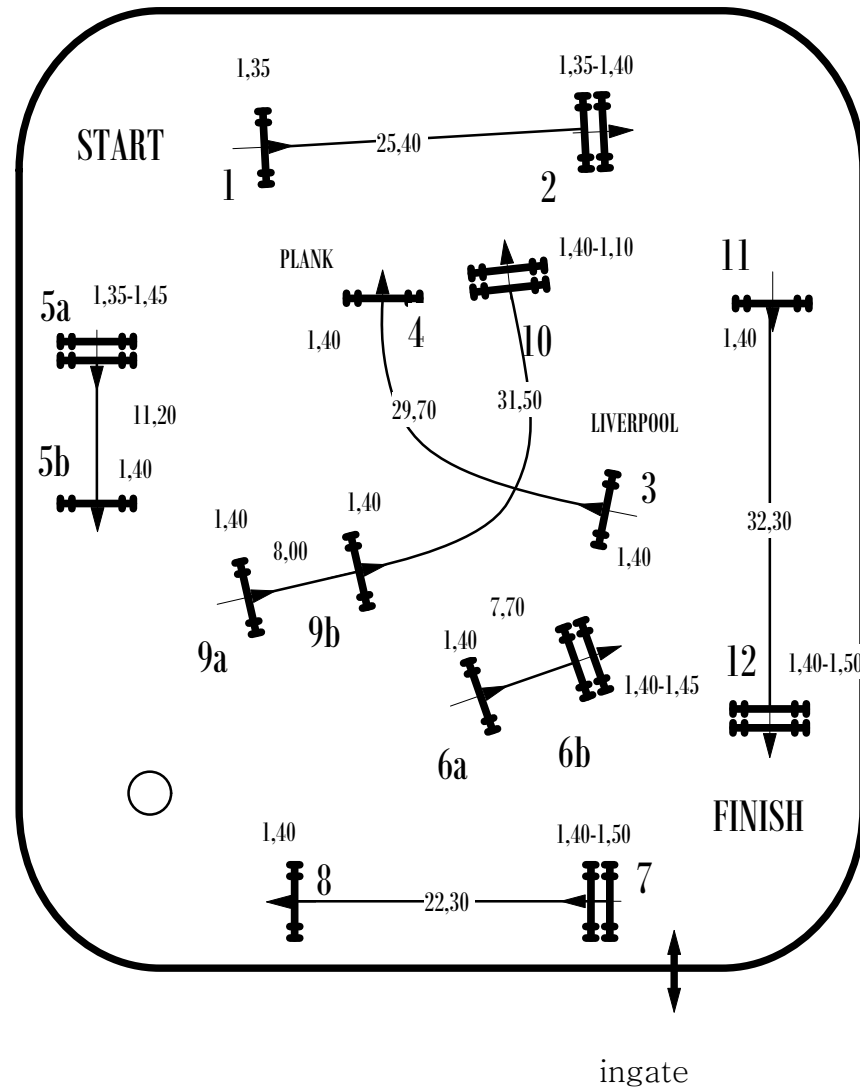

SUMMER KICK OFF 2015

SWAN LAKE HORSE SHOWS

CLASS No.

START:

650 \$7,500 Kick Off Classic
Welcome Stake

- TABLE: A
- NATIONAL RG:
- FEI RG / ART:
- HEIGHT:
- SPEED: 350m/min
- FIRST ROUND: 1-12
- DISTANCE: 470 m
- TIME ALLOWED: 81 sec
- JUMP OFF: 1,2,10,5A,5B,6B,7,8
- J/O DISTANCE: 290m
- J/O TIME ALLOWED: 50 sec

Course Designer: Oscar Soberon FEI-3
Dallas, Texas
www.worldwideequestrian.com

ESC: 1:600m

Footing: All Weather