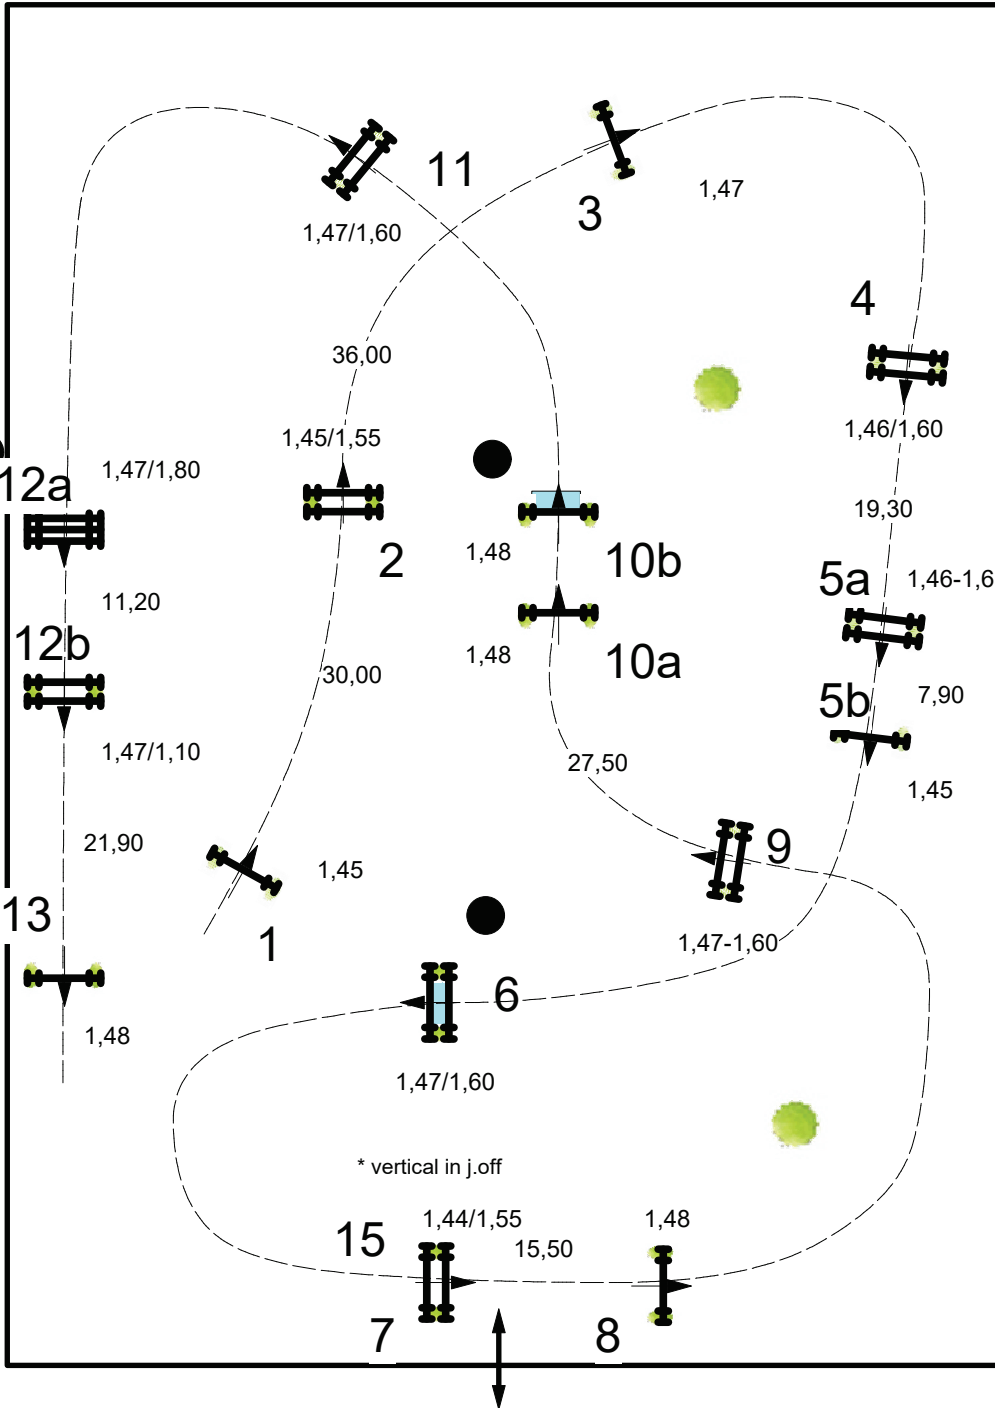

1001 - FEI \$35,000 Hollow Creek 1.45m Classic
238.2.2 (Sponsored By: Hollow Creek Farm)

- TABLE: A
- NATIONAL RG:
- FEI RG / ART: 238.2.2
- HEIGHT: 1,45 m
- SPEED: 375m/min
- FIRST ROUND: 1 - 13
- DISTANCE: _____ m
- TIME ALLOWED: sec
- JUMP OFF: 1,2,5a,5b,6,15,9,10b
- J/O DISTANCE: 300m
- J/O TIME ALLOWED: 50 sec