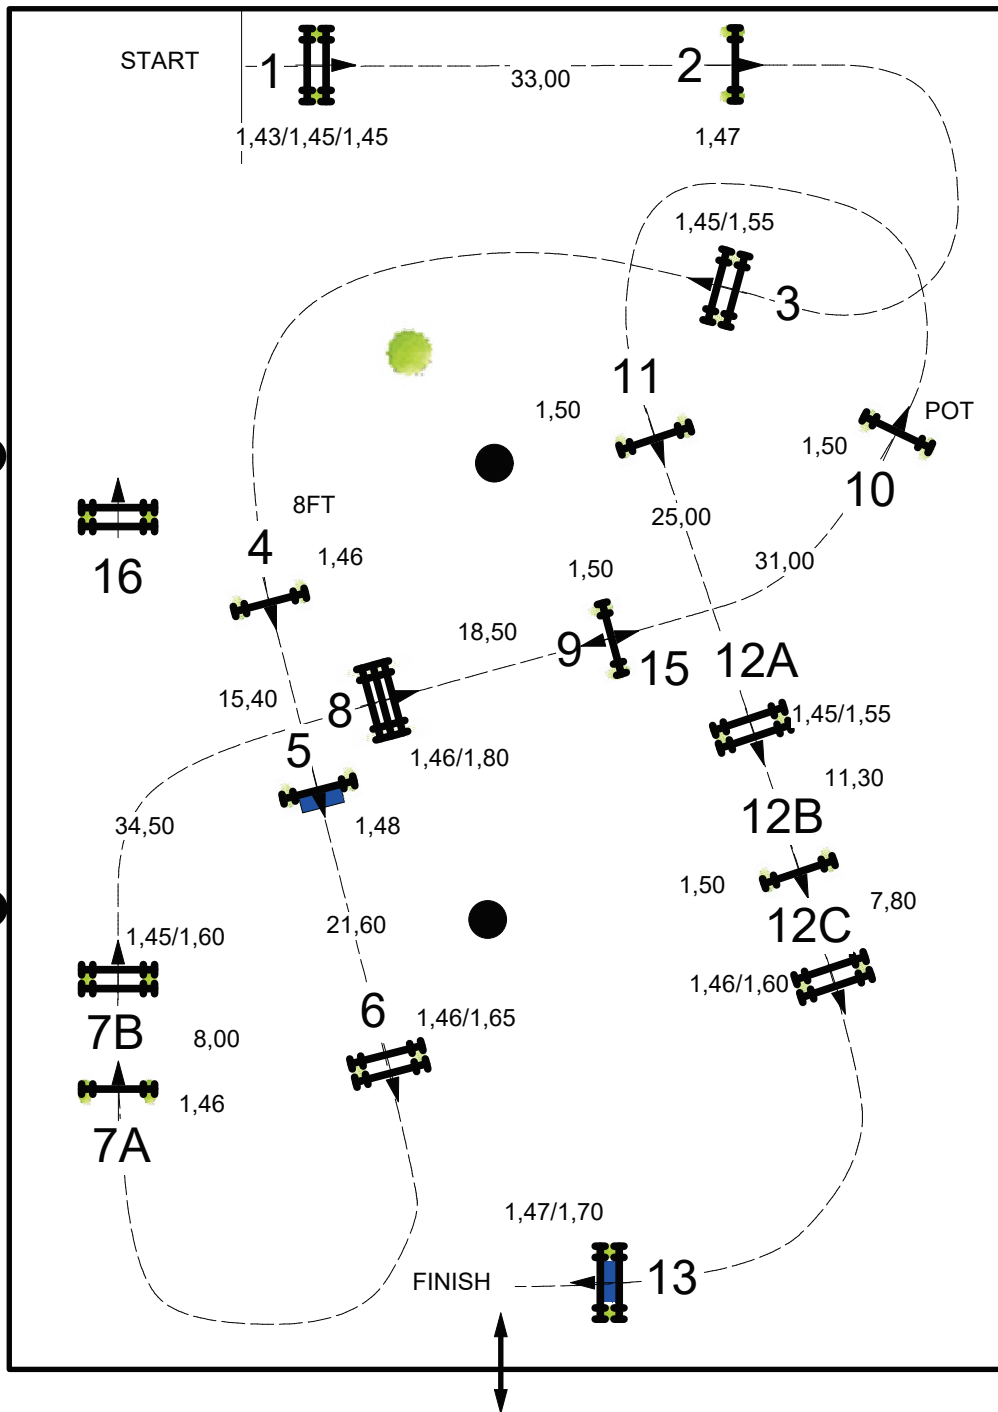

100 FEI \$35,000 Equinimity WEF Challenge

- TABLE: C
- NATIONAL RG:
- FEI RG / ART: 238.2.2
- HEIGHT: 1,45 m
- SPEED: 375m/min
- FIRST ROUND: 1 - 13
- DISTANCE:
- TIME ALLOWED: sec
- JUMP OFF: 1,11,12A,15,6,7A,7B,16
- J/O DISTANCE: 0m
- J/O TIME ALLOWED: 0 sec